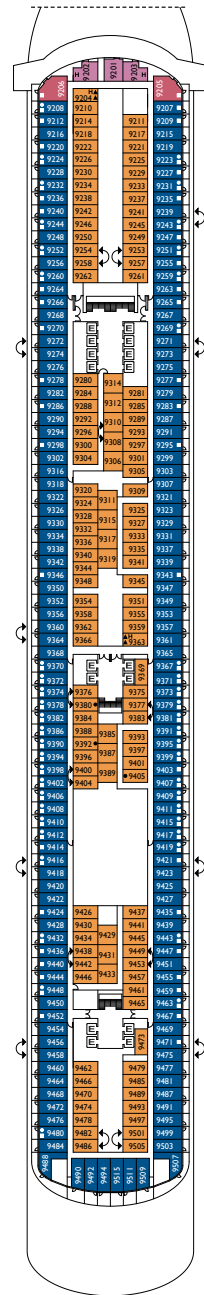

Costa Venezia

Inside cabin

Classic

Deck 1, Deck 2

Premium

Deck 5, Deck 6, Deck 7,
Deck 8, Deck 9, Deck 10, Deck
11, Deck 12, Deck 14

Outside cabins ocean view

Classic

Deck 1

Premium

Deck 1, Deck 2, Deck 3,
Deck 6, Deck 7, Deck 9,
Deck 10, Deck 11, Deck 14

Cabin with ocean balcony

Classic

Deck 2

Premium

Deck 5, Deck 6, Deck 7, Deck 8, Deck 9,
Deck 10, Deck 11, Deck 12, Deck 14

DECK 14

DECK 12

DECK 11

DECK 10

DECK 9

DECK 8

Grt: 132.500 t
 Length: 323,6 m
 Width: 37,2 m
 Cruising speed: 18 knots
 Max speed: 22,6 knots

- single cabins
- H cabins for disabled guests
- C interconnecting cabins
- E lift
- * double sofa bed
- 1 upper berth
- single sofa bed
- ▲ 2 low beds that cannot be converted into a double
- ▲ cannot be converted into a double

Nota bene: Double bed is available in all cabin grades.

Suites

- Mini Suite with Ocean View Balcony
Deck 6, Deck 7, Deck 8
- Suite with Ocean View Balcony
Deck 7, Deck 9, Deck 11, Deck 14