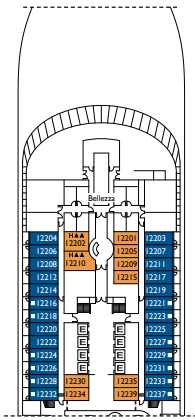

Deck 1

Premium

Deck 1, Deck 2, Deck 3,
Deck 6, Deck 7, Deck 9,
Deck 10, Deck 11, Deck 14

Cabin with ocean balcony

Classic

Deck 2

Premium

Deck 5, Deck 6, Deck 7, Deck 8, Deck 9,
Deck 10, Deck 11, Deck 12, Deck 14

DECK 14

DECK 12

DECK 11

DECK 10

DECK 9

DECK 8

Grt: 132.500 t
 Length: 323,6 m
 Width: 37,2 m
 Cruising speed: 18 knots
 Max speed: 22,6 knots

- single cabins
- H cabins for disabled guests
- C interconnecting cabins
- E lift
- * double sofa bed
- 1 upper berth
- single sofa bed
- ▲ 2 low beds that cannot be converted into a double
- ▲ cannot be converted into a double