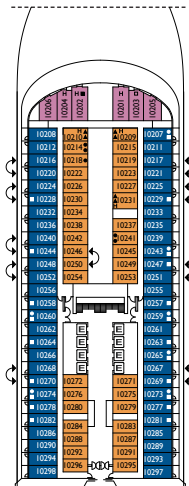

Deck 1

Premium

Deck 1, Deck 2, Deck 3,
Deck 6, Deck 7, Deck 9,
Deck 10, Deck 11, Deck 14

Cabin with ocean balcony

Classic

Deck 2

Premium

Deck 5, Deck 6, Deck 7, Deck 8, Deck 9,
Deck 10, Deck 11, Deck 12, Deck 14

DECK 14

DECK 12

DECK 11

DECK 10

DECK 9

DECK 8

Grt: 132.500 t
 Length: 323,6 m
 Width: 37,2 m
 Cruising speed: 18 knots
 Max speed: 22,6 knots

- single cabins
- H cabins for disabled guests
- C interconnecting cabins
- E lift
- * double sofa bed
- 1 upper berth
- single sofa bed
- ▲ 2 low beds that cannot be converted into a double
- ▲ cannot be converted into a double