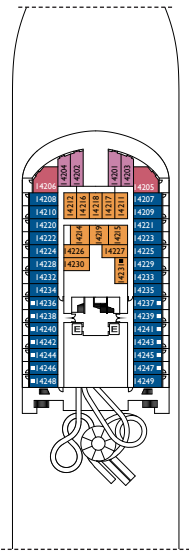

Deck 1

Premium

Deck 1, Deck 2, Deck 3,
Deck 6, Deck 7, Deck 9,
Deck 10, Deck 11, Deck 14

Cabin with ocean balcony

Classic

Deck 2

Premium

Deck 5, Deck 6, Deck 7, Deck 8, Deck 9,
Deck 10, Deck 11, Deck 12, Deck 14

DECK 14

DECK 12

DECK 11

DECK 10

DECK 9

DECK 8

Grt: 132.500 t
 Length: 323,6 m
 Width: 37,2 m
 Cruising speed: 18 knots
 Max speed: 22,6 knots

- single cabins
- H cabins for disabled guests
- C interconnecting cabins
- E lift
- * double sofa bed
- 1 upper berth
- single sofa bed
- ▲ 2 low beds that cannot be converted into a double
- ▲ cannot be converted into a double