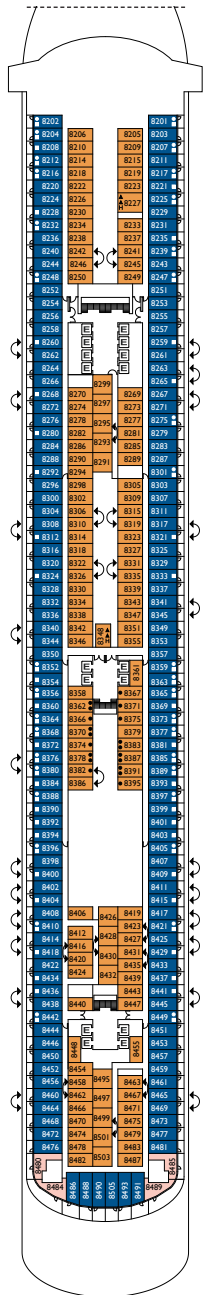

Costa Venezia

Inside cabin

Classic

Deck 1, Deck 2

Premium

Deck 5, Deck 6, Deck 7,
Deck 8, Deck 9, Deck 10, Deck
11, Deck 12, Deck 14

Outside cabins ocean view

Classic

Deck 1

Premium

Deck 1, Deck 2, Deck 3,
Deck 6, Deck 7, Deck 9,
Deck 10, Deck 11, Deck 14

Cabin with ocean balcony

Classic

Deck 2

Premium

Deck 5, Deck 6, Deck 7, Deck 8, Deck 9,
Deck 10, Deck 11, Deck 12, Deck 14

DECK 14

DECK 12

DECK 11

DECK 10

DECK 9

DECK 8

Grt: 132.500 t
 Length: 323,6 m
 Width: 37,2 m
 Cruising speed: 18 knots
 Max speed: 22,6 knots

- single cabins
- H cabins for disabled guests
- C interconnecting cabins
- E lift
- * double sofa bed
- 1 upper berth
- single sofa bed
- ▲ 2 low beds that cannot be converted into a double
- ▲ cannot be converted into a double

Nota bene: Double bed is available in all cabin grades.

Suites

- Mini Suite with Ocean View Balcony
Deck 6, Deck 7, Deck 8
- Suite with Ocean View Balcony
Deck 7, Deck 9, Deck 11, Deck 14