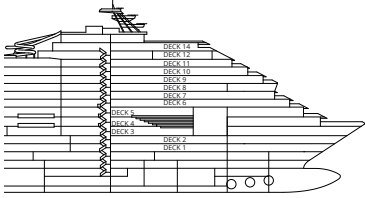

DECK 14

DECK 12

DECK 11

DECK 10

DECK 9

DECK 8

Grt: 132.500 t
 Length: 323,6 m
 Width: 37,2 m
 Cruising speed: 18 knots
 Max speed: 22,6 knots

- single cabins
- H cabins for disabled guests
- C interconnecting cabins
- E lift
- * double sofa bed
- 1 upper berth
- single sofa bed
- ▲ 2 low beds that cannot be converted into a double
- ▲ cannot be converted into a double