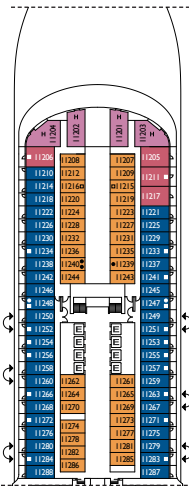

Deck 1

Premium

Deck 1, Deck 2, Deck 3,
Deck 6, Deck 7, Deck 9,
Deck 10, Deck 11, Deck 14

Cabin with ocean balcony

Classic

Deck 2

Premium

Deck 5, Deck 6, Deck 7, Deck 8, Deck 9,
Deck 10, Deck 11, Deck 12, Deck 14

DECK 14

DECK 12

DECK 11

DECK 10

DECK 9

DECK 8

Grt: 132.500 t
 Length: 323,6 m
 Width: 37,2 m
 Cruising speed: 18 knots
 Max speed: 22,6 knots

- single cabins
- H cabins for disabled guests
- C interconnecting cabins
- E lift
- * double sofa bed
- 1 upper berth
- single sofa bed
- ▲ 2 low beds that cannot be converted into a double
- ▲ cannot be converted into a double